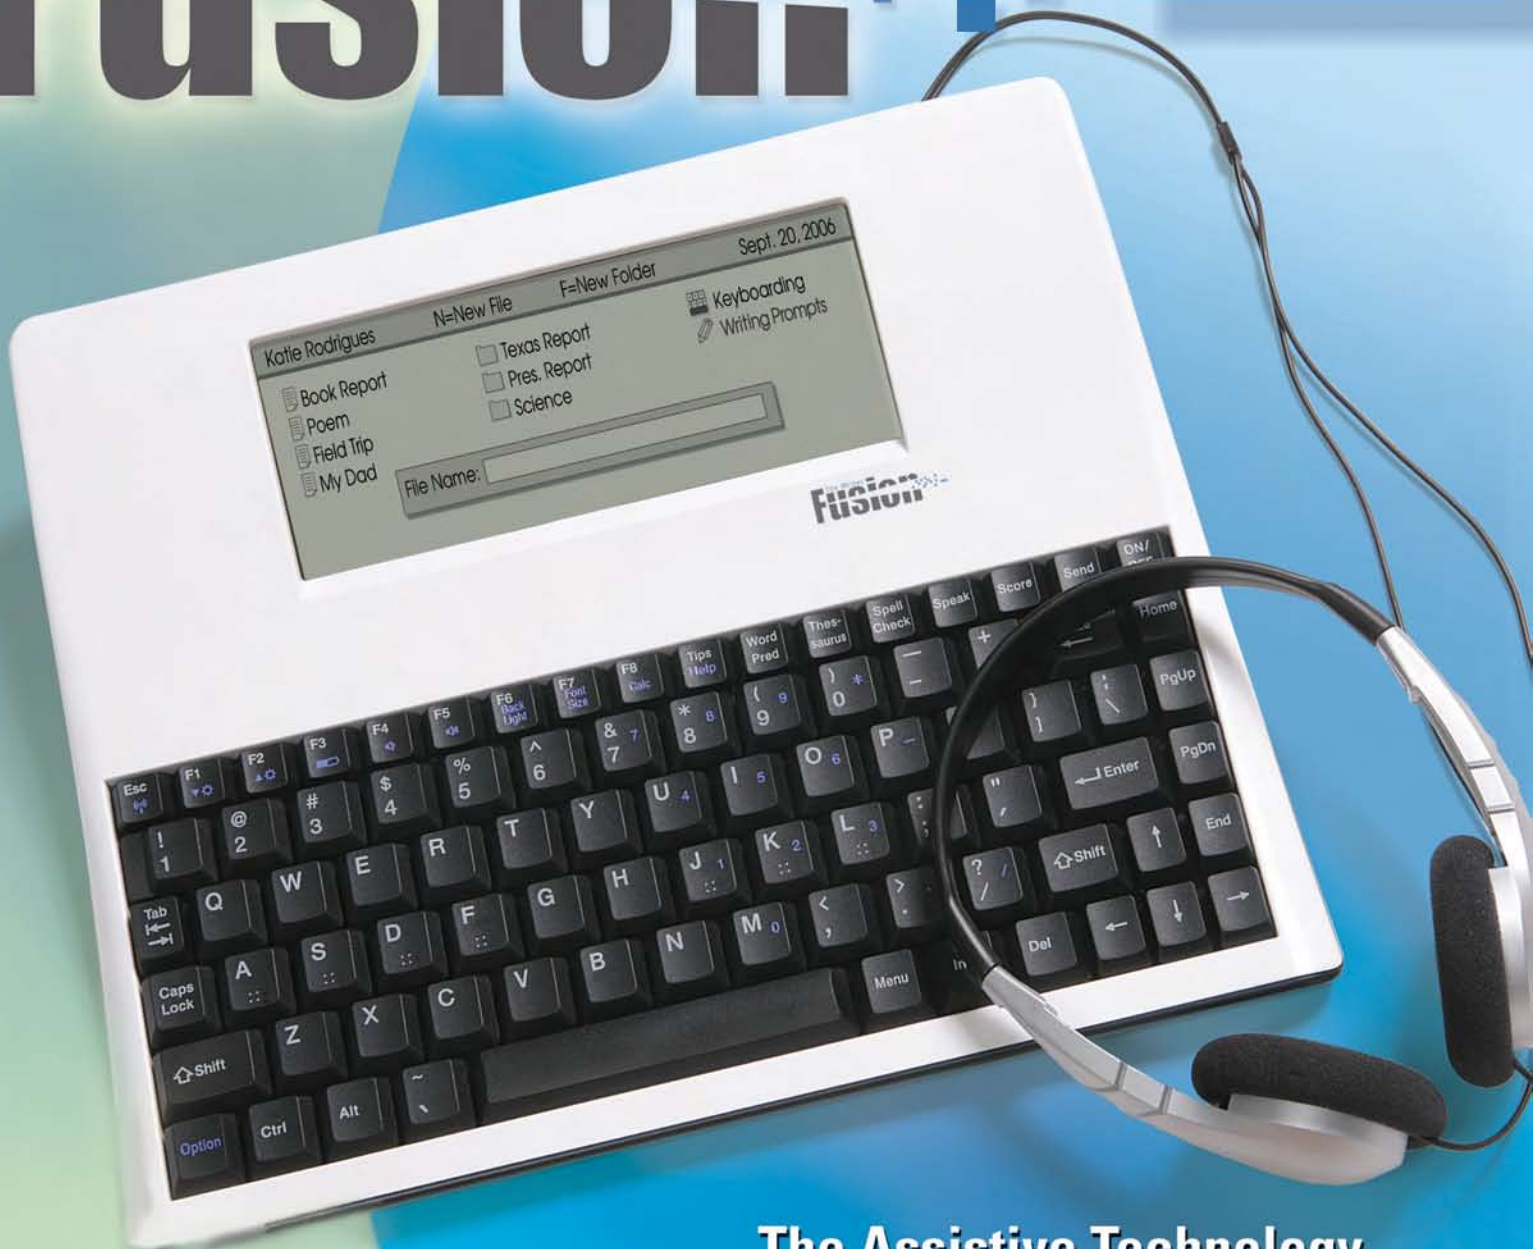

Introducing

The Writer **Fusion**

**NOW WITH
BUILT-IN SPEAKER!**

**A GREAT TOOL FOR
AUGMENTATIVE
COMMUNICATION**

**With Word Prediction
and
Text to Speech**

**The Assistive Technology
Tool You've Been Asking For!**

- Text to Speech
- Large LCD Display
- Adjustable Font Size
- Word Prediction Software
- Memory Expansion Port

www.insightmediacentre.com