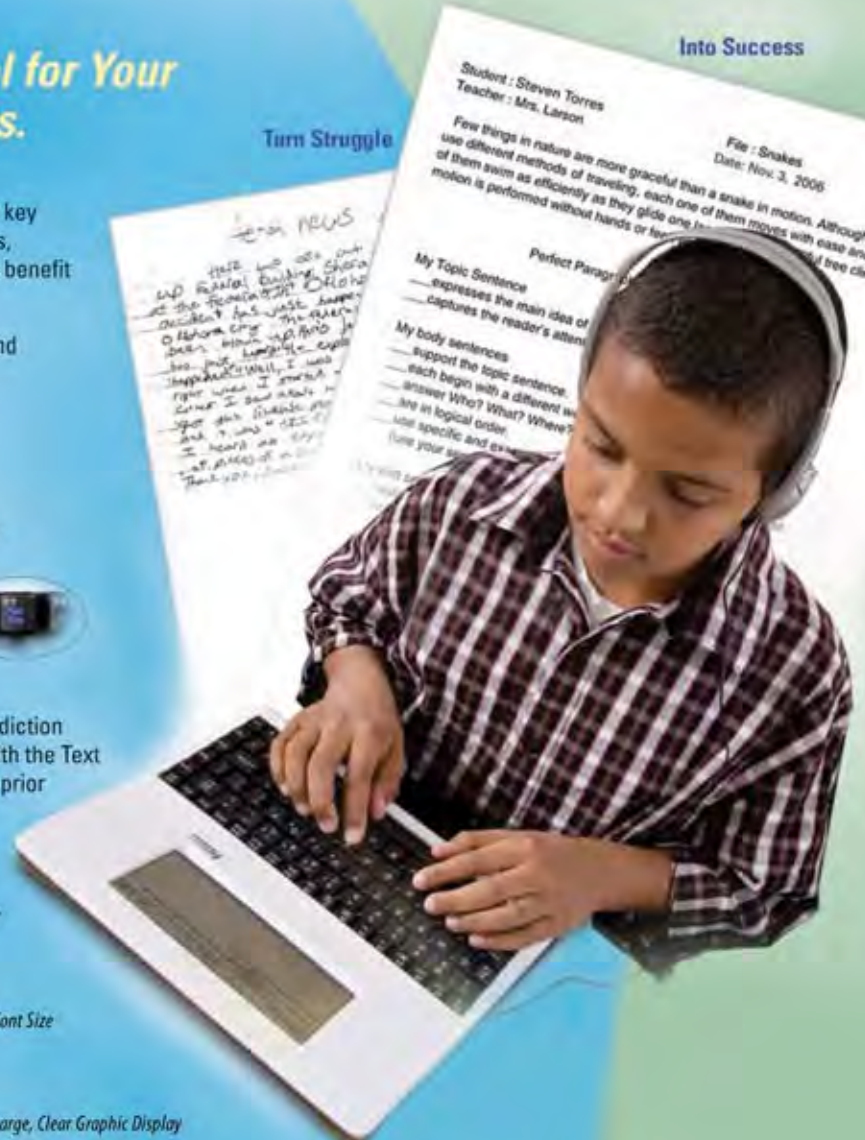

Turn Struggle

Text to Speech

Studies show speech enhanced word processors play a key role in the development of written literacy. All students, especially those with special needs, and ELL students benefit from auditory feedback.

Fusion offers your students easy, clear playback wherever they are and wherever they go. Simply press the speak key.

- Words are highlighted as read
- Fusion automatically reads spell-check, thesaurus and word prediction options. Your students hear the word before selecting!
- Easy volume and speed adjustment

Large Graphic Display – Easy Font Size Adjustment

Fusion offers your students a large, clear, graphics capable screen and one-key, font size adjustment. Your students simply tap the "Font Size" key to adjust for their needs and preference (3, 4, 7 or 10 lines of text).

Word Prediction

Easy and accurate, students simply press the Word Prediction key to activate Fusion's powerful prediction library. With the Text to Speech option, your students can hear each option prior to selection.

Organized, Focused Work Environment

Students log in to access their password protected desktop. Named files and folders along with instructional applications are available for quick and easy access (see Fusion screen on opposite side).

Stephanie Salazar Grandfather Feb. 18, 2007 *Larger Font Size*

My grandfather was born in 1918 in a small town in Texas

Jenny Nettie Civil War Jan. 27, 2007 *Large, Clear Graphic Display*

Abraham Lincoln delivered a brief but now famous Civil War speech...

Katie Rodriguez The West March 6, 2007 *Dictionary*

Although the sheriff warned them not to go, the posse rode out of town the next morning.

posse: n. a body of men summoned to aid a peace officer. posses

ORDER NOW!

1. **Includes:**
2. Fusion Keyboard with Word Prediction & Text to Speech
   - Infrared Receiver
   - AC Adapter/Recharger
   - Canvas Case
   - Headphones

30 Day Money Back Guarantee!

Go to our website for current pricing

Item No.	Description	Price
AKT-FUS-TTS-PK	Fusion w/Word Prediction & Text to Speech	
AKT-FUS SPKR-PK	Fusion w/Built-in Speaker, Word Prediction & Text to Speech	
AKT-FUS-PC	Padded Case Upgrade	
AKT-CF	Compact Flash Card & Reader	

With Word Prediction and Text to Speech

On-Board Programs Include:

- Spell Check
- Thesaurus
- Cut/Copy/Paste
- Dictionary
- Wireless Infrared Send
- Auto Heading
- Auto Checklist
- Keyboard Instructions
- Writing Prompts
- Spell It!

Call us for Quantity Pricing

Canada's Best Source for Literacy & Special Needs Products!

1-888-541-7772
Fax: 604-581-2430
10501 - 125 B Street
Surrey, BC, V3V 5A8

INSIGHT MEDIA CENTRE

www.insightmediacentre.com Email: insight@telus.net